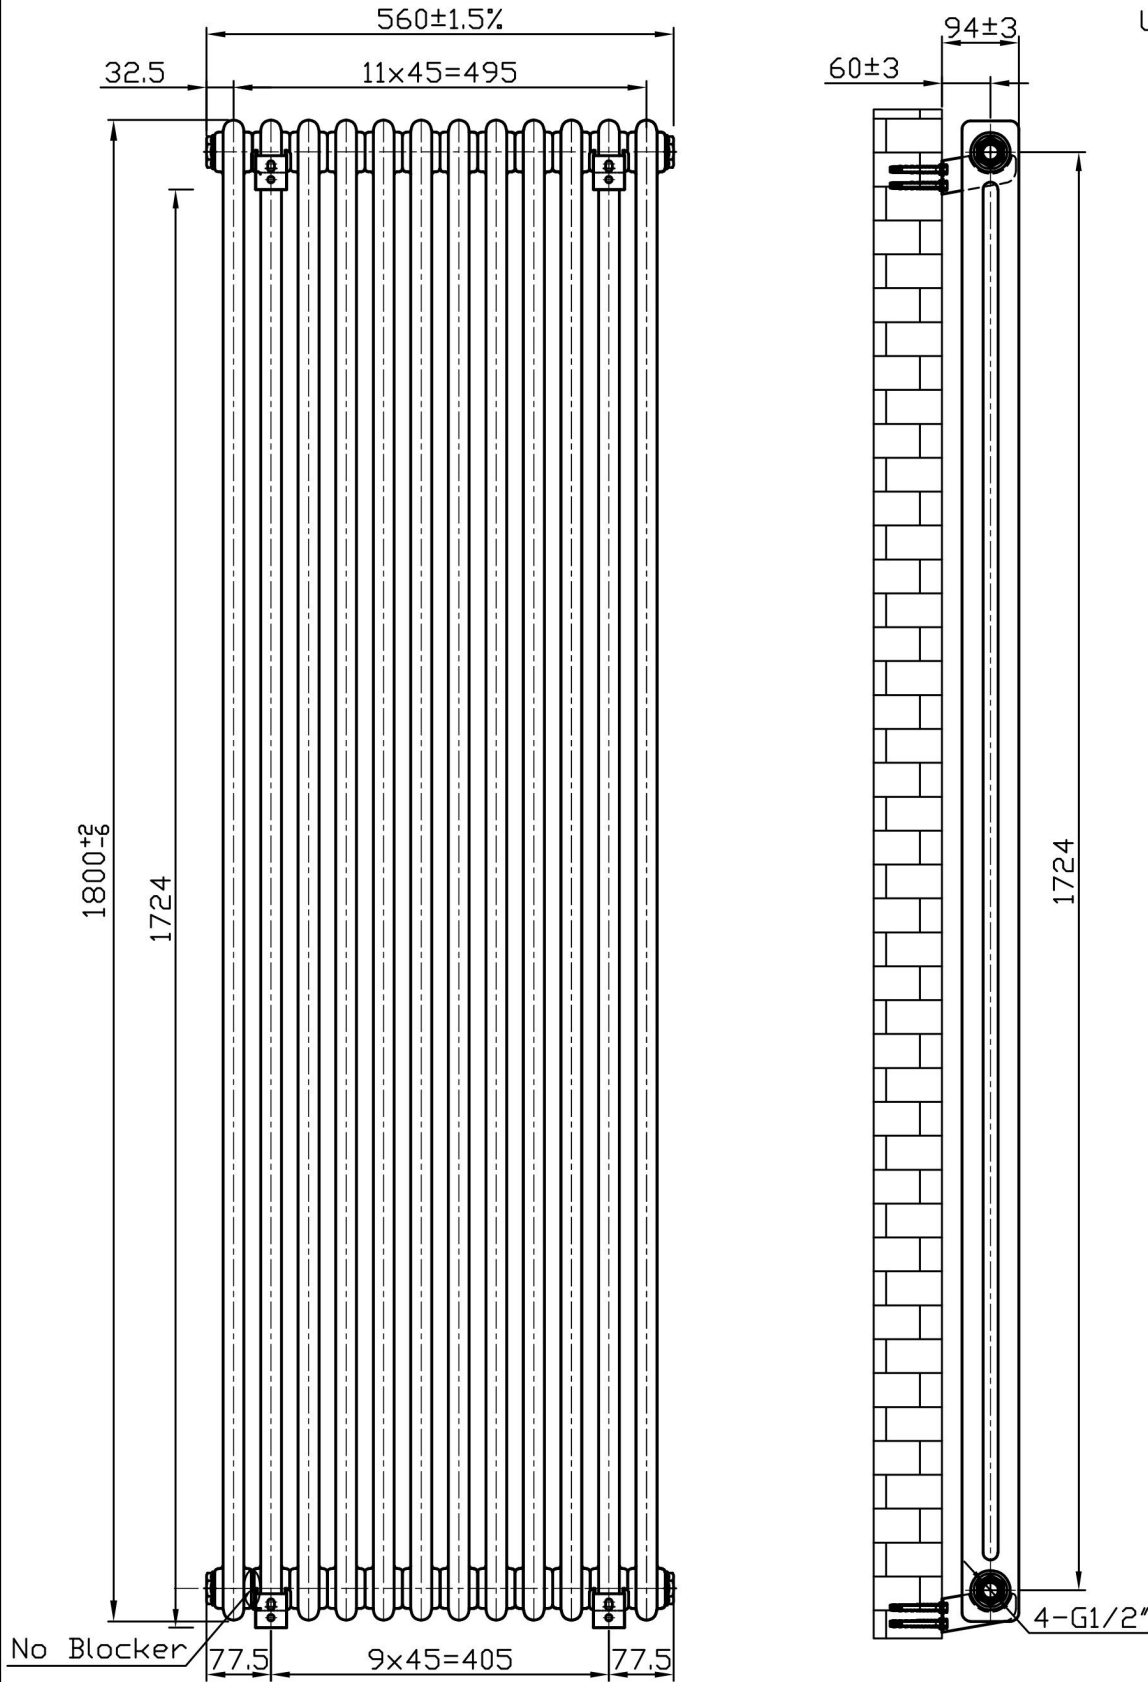

Imperia 2 Column Vertical 1800 x 560mm. Bare Metal Technical Drawing

Unit: mm

Eastbrook 

Eastbrook Road, Gloucester GL4 3DB
 Technical Helpline : 01452 317890
 Mon - Fri / 8am - 5pm
 Email : technical@eastbrookco.com