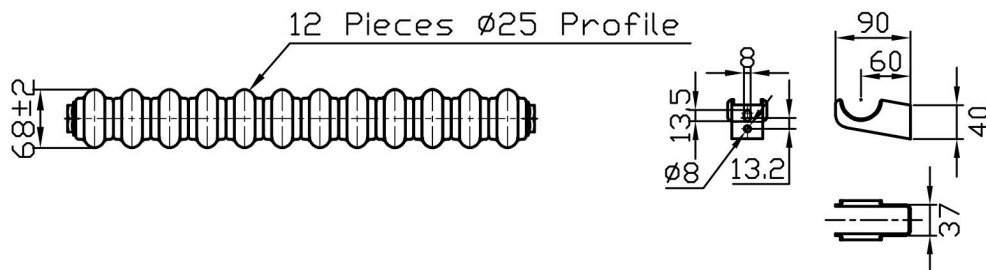

Imperia 2 Column Vertical 1800 x 560mm. Bare Metal Technical Drawing

Unit: mm

Eastbrook 

Eastbrook Road, Gloucester GL4 3DB
 Technical Helpline : 01452 317890
 Mon - Fri / 8am - 5pm
 Email : technical@eastbrookco.com